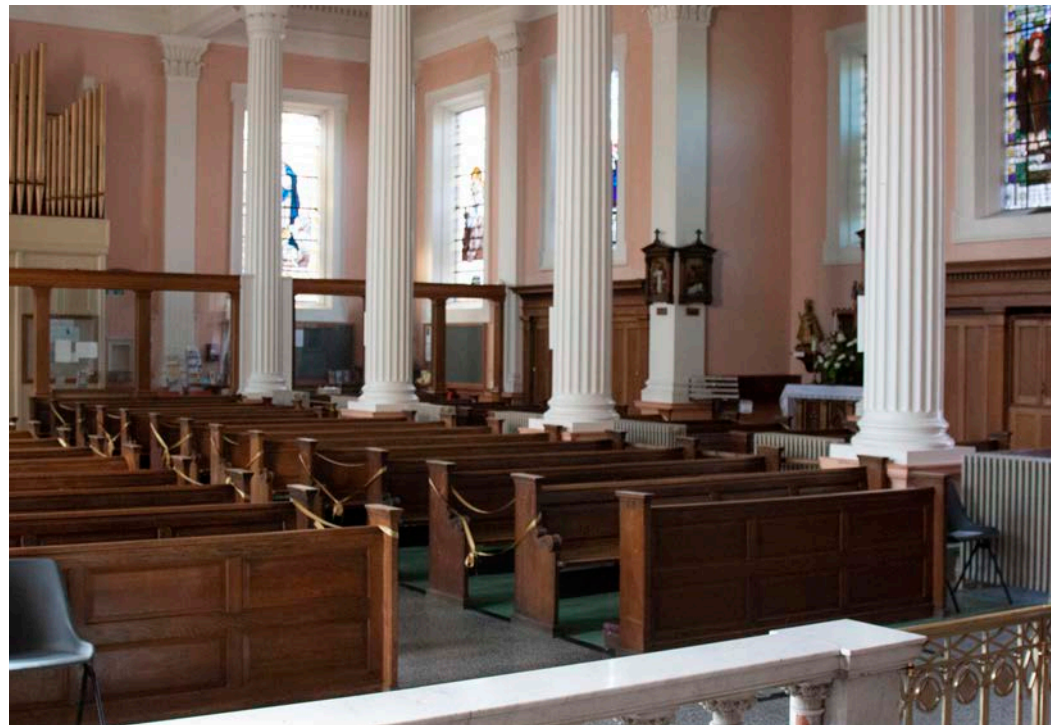

St Mary of the Annunciation 1931-2021

ST. MARY'S CATHOLIC CHURCH
100 St. Mary's Street, Birmingham, B2 9JG
Tel: 0121 733 1111
www.stmarysbirmingham.org.uk